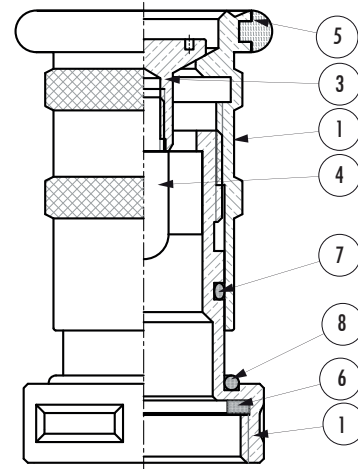

Optional Accessories

Features

- Available sizes: 1 1/2 and 2 1/2 inch.
- Adjustable fog, straight stream and shut off
- Finish: Brass and Chrome
- Thread: NST
- NST to BS336 male adaptor available if required.
- Nozzle pressure rating: 100 psi
- Service Range: 20 ~100 psi
- Discharge GPM as in UL listing

Description

LIFECO's adjustable spray hose nozzle is made of cast bronze and designed in accordance with UL 401 – Standard for Portable Spray Hose Nozzles for Fire-Protection Service. The hose nozzle is intended for use with fire department equipment and for use with fire hose mounted on standpipe systems. The LF-SHN Series is available in sizes 1-1/2 inch and 2-1/2 inch which is rated for use at an inlet pressure of 100 psi. It is a basic spray type nozzle with a rotational type control, the nozzle is of an adjustable type having a water spray discharge ranging from a wide cone shaped pattern to a straight stream to shut-off. The nozzles are intended for use on class A and B fires only.

Material Specification

Sl No.	Part Name	Quantity	Material
1	Barrel	1	Forged Brass
2	Spindle	1	Forged Brass
3	T-Head	1	Forged Brass
4	Commutator	1	Forged Brass
5	Rubber Guard	1	Synthetic Rubber - NBR
6	Packing	1	Synthetic Rubber - #E701N
7	O-Ring	1	EPDM - E7000AA
8	O-Ring	1	EPDM - E7000AA

Model No.	Size In.	Nozzle Pressure psi	Discharge GPM Wide Open
LF-SHN40	1 ½	100	130
LF-SHN65	2 ½	100	280